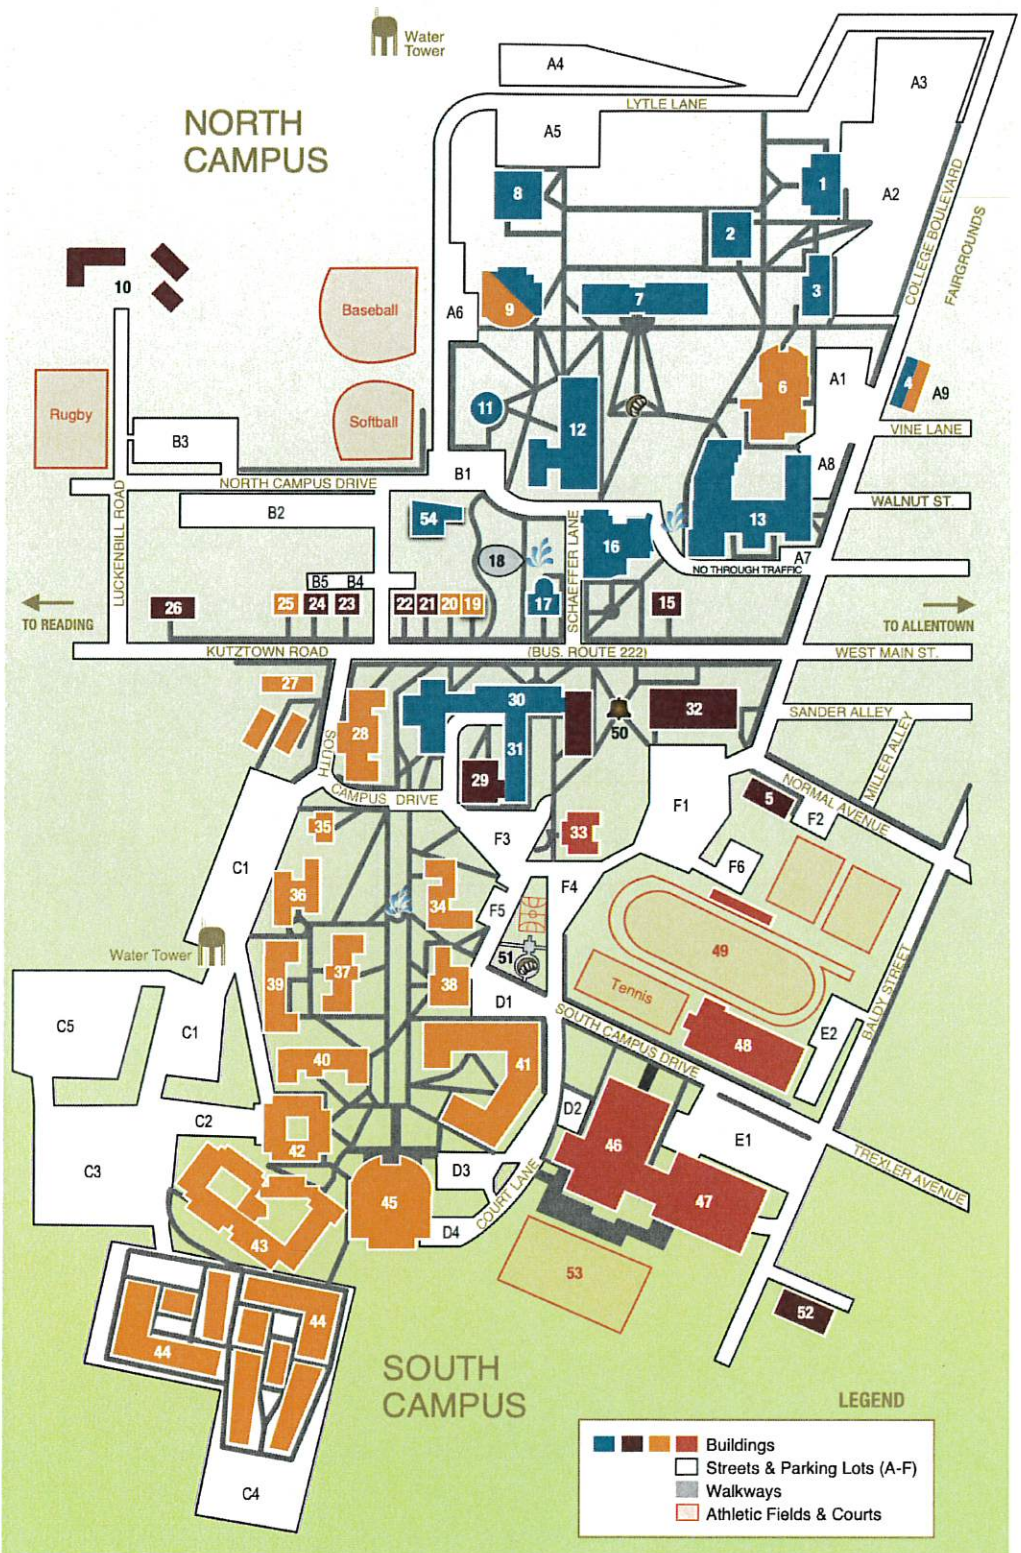

Kutztown University campus

NORTH CAMPUS

- Academic Forum (Food Court) 9
- Alumni Plaza 18
- Beekey Education Center 1
- Boehm Science Center 12
- Boxwood House 20
- deFrancesco Building 2
- DeLight E. Breidegam Building 26
- Graduate Center 17
- Grim Family Homestead 22
- Grim Science Building (Observatory, Planetarium) 11
- Honors Hall 4
- Human Resources Center 24
- Lutheran Center 25
- Lytle Hall 8
- McFarland Student Union (Campus Store, Cub Café) 6
- Pennsylvania German Cultural Heritage Center 10
- President's House 15
- Rickenbach Research & Learning Center 3
- Rohrbach Library 7
- St. Christopher Catholic Newman Center 19
- Schaeffer Auditorium 16
- Schock Education House 23
- Sharadin Arts Building (Miller Gallery) 13
- Wells-Rapp Center 54
- Wiesener Alumni Center 21

SOUTH CAMPUS

- Admissions Center/Kemp Building 5 (Undergraduate & International)
- Andre Reed Stadium 49
- Beck Hall (Health & Wellness Center) 34
- Berks Hall 37
- Bonner Hall 42
- College Hill Memorial Grove 50
- Deatrick Hall 38
- Dixon Hall (Marketplace) 41
- Facilities Complex 52
- Georgian Room of Old Main 31
- Golden Bear Plaza 51
- Golden Bear Village South 44
- Golden Bear Village West 27
- Johnson Hall 40
- Keystone Field 53
- Keystone Hall 46
- Lehigh Hall 39
- Multicultural Center 35
- Old Main (Graduate & Transfer Admissions) 30
- O'Pake Fieldhouse 47
- Public Safety & Police Services 29
- Risley Hall 33
- Rothermel Hall 28
- Schuylkill Hall 36
- South Dining Hall 45
- Stratton Administration Center 32
- Student Recreation Center 48
- University Place 43

- ACADEMIC
- ADMINISTRATION
- STUDENT LIFE
- ATHLETICS