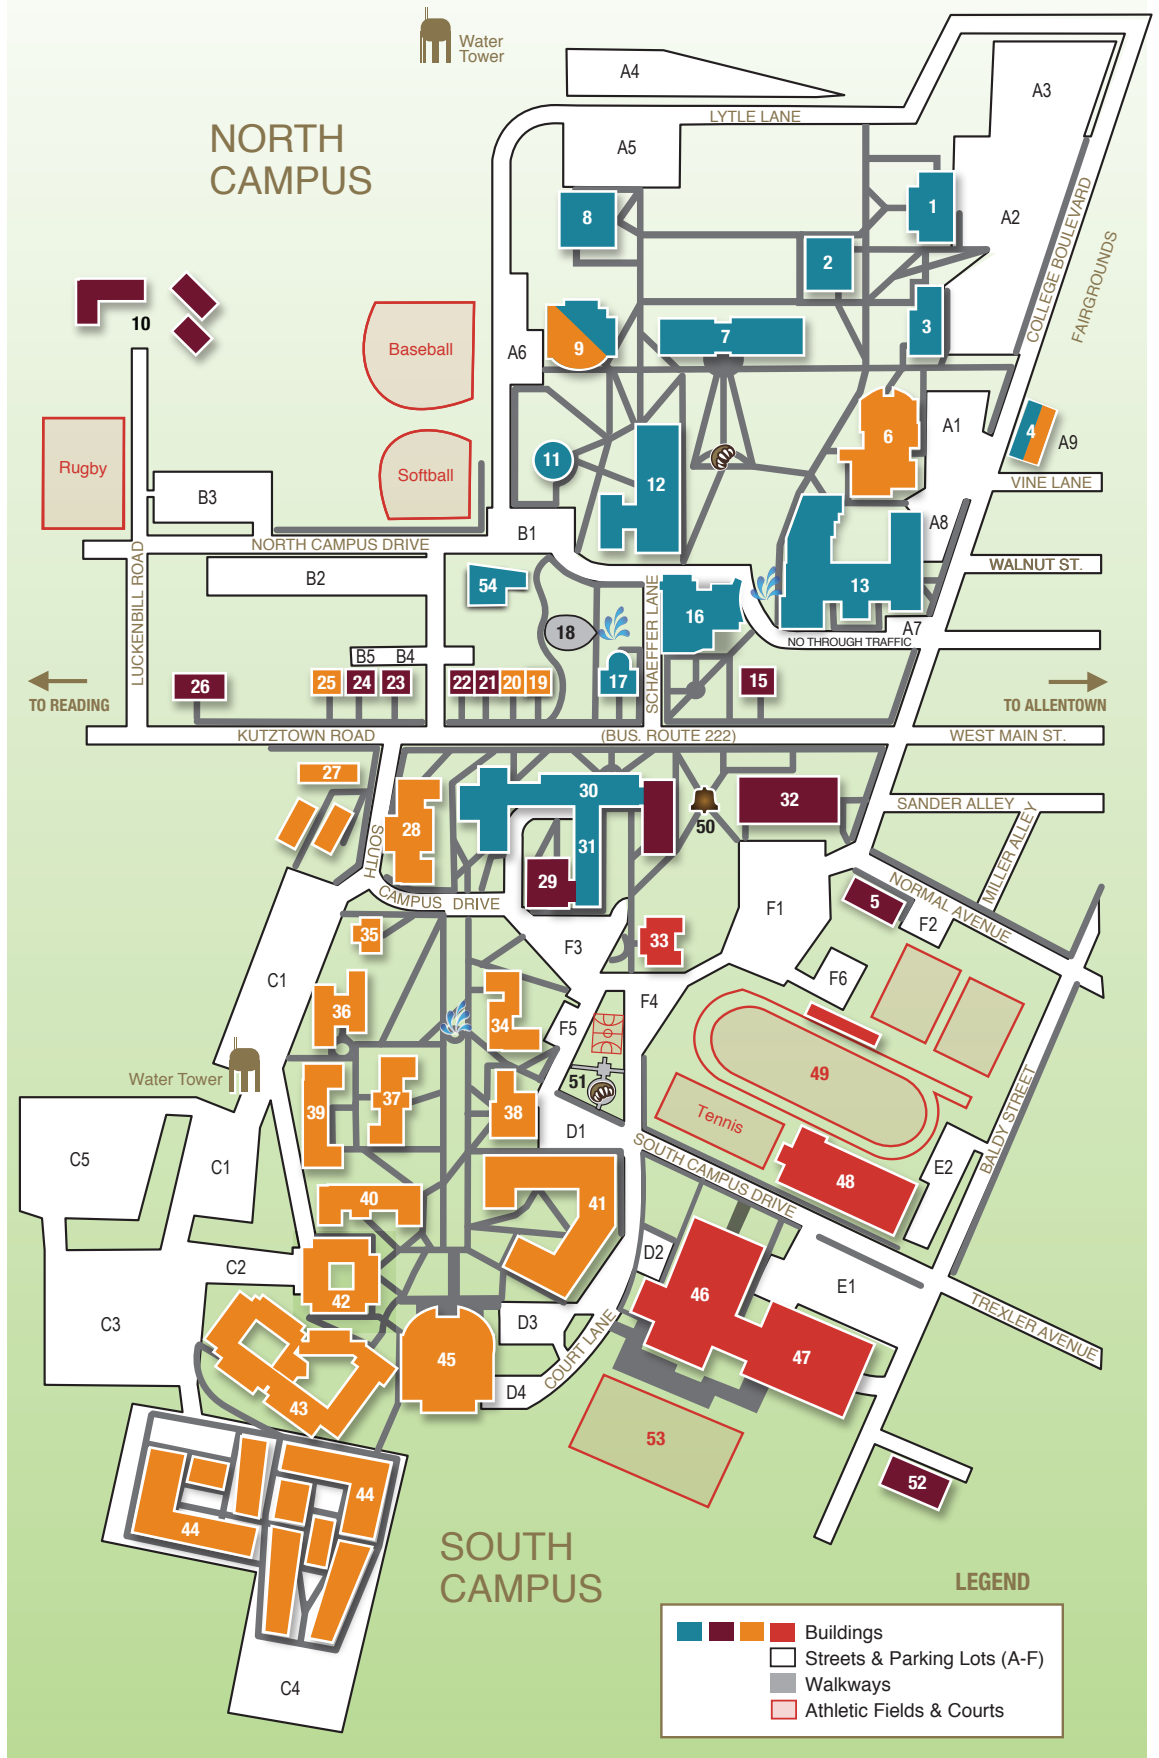

Kutztown University campus

NORTH CAMPUS

- Academic Forum (Food Court) 9
- Alumni Plaza 18
- Beekey Education Center 1
- Boehm Science Center 12
- Boxwood House 20
- deFrancesco Building 2
- DeLight E. Breidegam Building 26
- Graduate Center 17
- Grim Family Homestead 22
- Grim Science Building (Observatory, Planetarium) 11
- Honors Hall 4
- Human Resources Center 24
- Lutheran Center 25
- Lytle Hall 8
- McFarland Student Union (Campus Store, Cub Café) 6
- Pennsylvania German Cultural Heritage Center 10
- President's House 15
- Rickenbach Research & Learning Center 3
- Rohrbach Library 7
- St. Christopher Catholic Newman Center 19
- Schaeffer Auditorium 16
- Schock Education House 23
- Sharadin Arts Building (Miller Gallery) 13
- Wells-Rapp Center 54
- Wiesenberger Alumni Center 21

SOUTH CAMPUS

- Admissions Center/Kemp Building 5 (Undergraduate & International)
- Andre Reed Stadium 49
- Beck Hall (Health & Wellness Center) 34
- Berks Hall 37
- Bonner Hall 42
- College Hill Memorial Grove 50
- Deatrck Hall 38
- Dixon Hall (Marketplace) 41
- Facilities Complex 52
- Georgian Room of Old Main 31
- Golden Bear Plaza 51
- Golden Bear Village South 44
- Golden Bear Village West 27
- Johnson Hall 40
- Keystone Field 53
- Keystone Hall 46
- Lehigh Hall 39
- Multicultural Center 35
- Old Main (Graduate & Transfer Admissions) 30
- O'Pake Fieldhouse 47
- Public Safety & Police Services 29
- Risley Hall 33
- Rothermel Hall 28
- Schuylkill Hall 36
- South Dining Hall 45
- Stratton Administration Center 32
- Student Recreation Center 48
- University Place 43

- ACADEMIC
- ADMINISTRATION
- STUDENT LIFE
- ATHLETICS