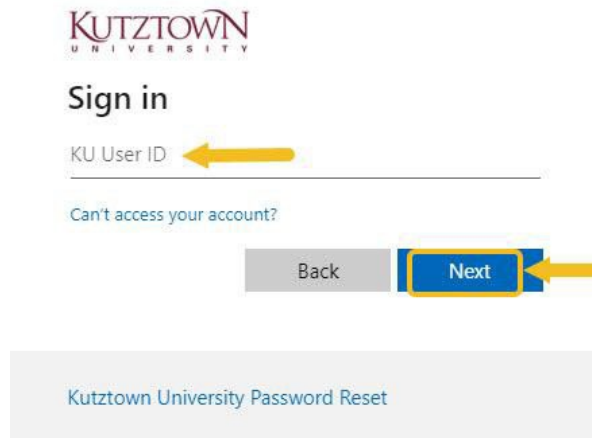

Kutztown University | College of Education Logging into Anthology

Go to kutztown.chalkandwire.com and click **SIGN IN WITH YOUR INSTITUTION ID**.

If you are logged into any other accounts with your Kutztown University ID (MyKU, D2L, email), you will be automatically logged into Anthology via the single-sign-on.

If you are not automatically logged in, you will be taken to a new screen to enter your KU student email (@live.kutztown.edu) and then your KU password. After you click Sign In, you may be prompted to authorize the login using the Duo Mobile app.