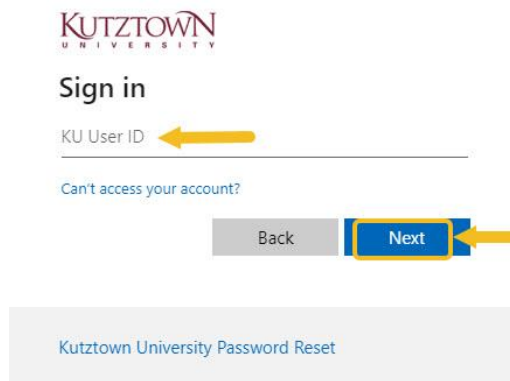

College of Education

How to Log in to Anthology

1. Go to <https://kutztown.chalkandwire.com> and click on the 'Sign in with your institution ID' button.

2. If you are logged into any Kutztown University applications (e.g. MyKU, D2L, and KU email), you will be automatically logged in.
3. If not, you will be prompted to enter your **KU student email** (@live.kutztown.edu).
4. Click on the 'Next' button and enter your Kutztown password (used for KU email, D2L, and MyKU)
5. Click 'Sign in' and you will be taken to your Anthology dashboard.