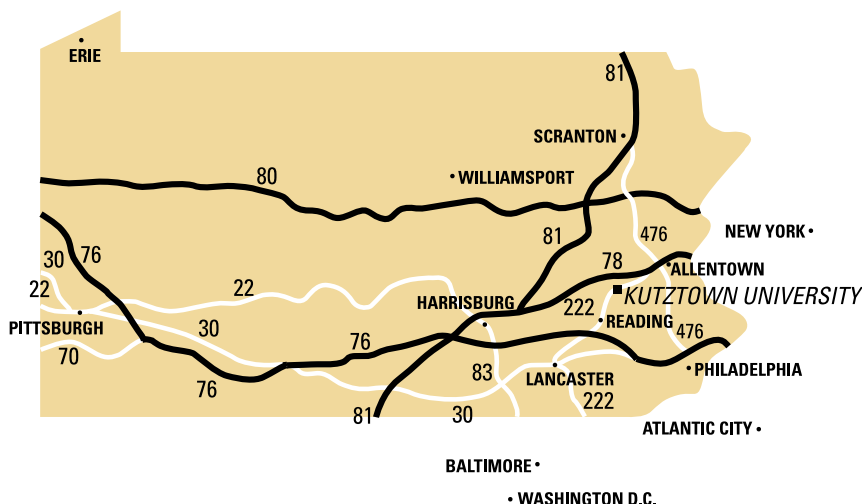

KU VISITOR'S GUIDE

PLANNING YOUR TRIP TO CAMPUS

BEFORE you visit Kutztown University, please check our website www.kutztown.edu/directions for the latest information on road closures/detours.

For those using a GPS navigational system, the Admissions Center street address is:

15187 Kutztown Road, Kutztown, PA 19530

From I-78 East or West (Allentown, Philadelphia, New Jersey, Harrisburg)

EAST: • Take exit 54A (South 222) • Continue on 222 for 13 miles

- WEST:
- Take exit 29 (Rte. 61 South)
 - After 4-1/2 miles, turn left onto Rte. 662 South and follow for approx. 8 miles.
 - Turn left onto North 222 (Hess station)
 - Take exit marked Kutztown/Virginville
 - Follow road past Airport Diner on right
 - Approx. 1/4 mile the Admissions Center will be located on left

From Rte. 222 North (Allentown, Trexlertown)

- Take first Kutztown exit after passing Sittlers Golf and Burger King
- Follow this road which becomes Main Street (Weis Market shopping center on left)
- Continue past park, bank, homes, and local businesses. Drive through traffic light at top of hill (College Blvd./Normal Ave.)
- Admissions Center is located on right

From Rte. 222 South (Reading, Lancaster)

- Take exit marked Kutztown/Virginville
- Follow road past Airport Diner on right
- Approx. 1/4 mile the Admissions Center will be located on left

Admissions Center is #24 on campus map (white house).