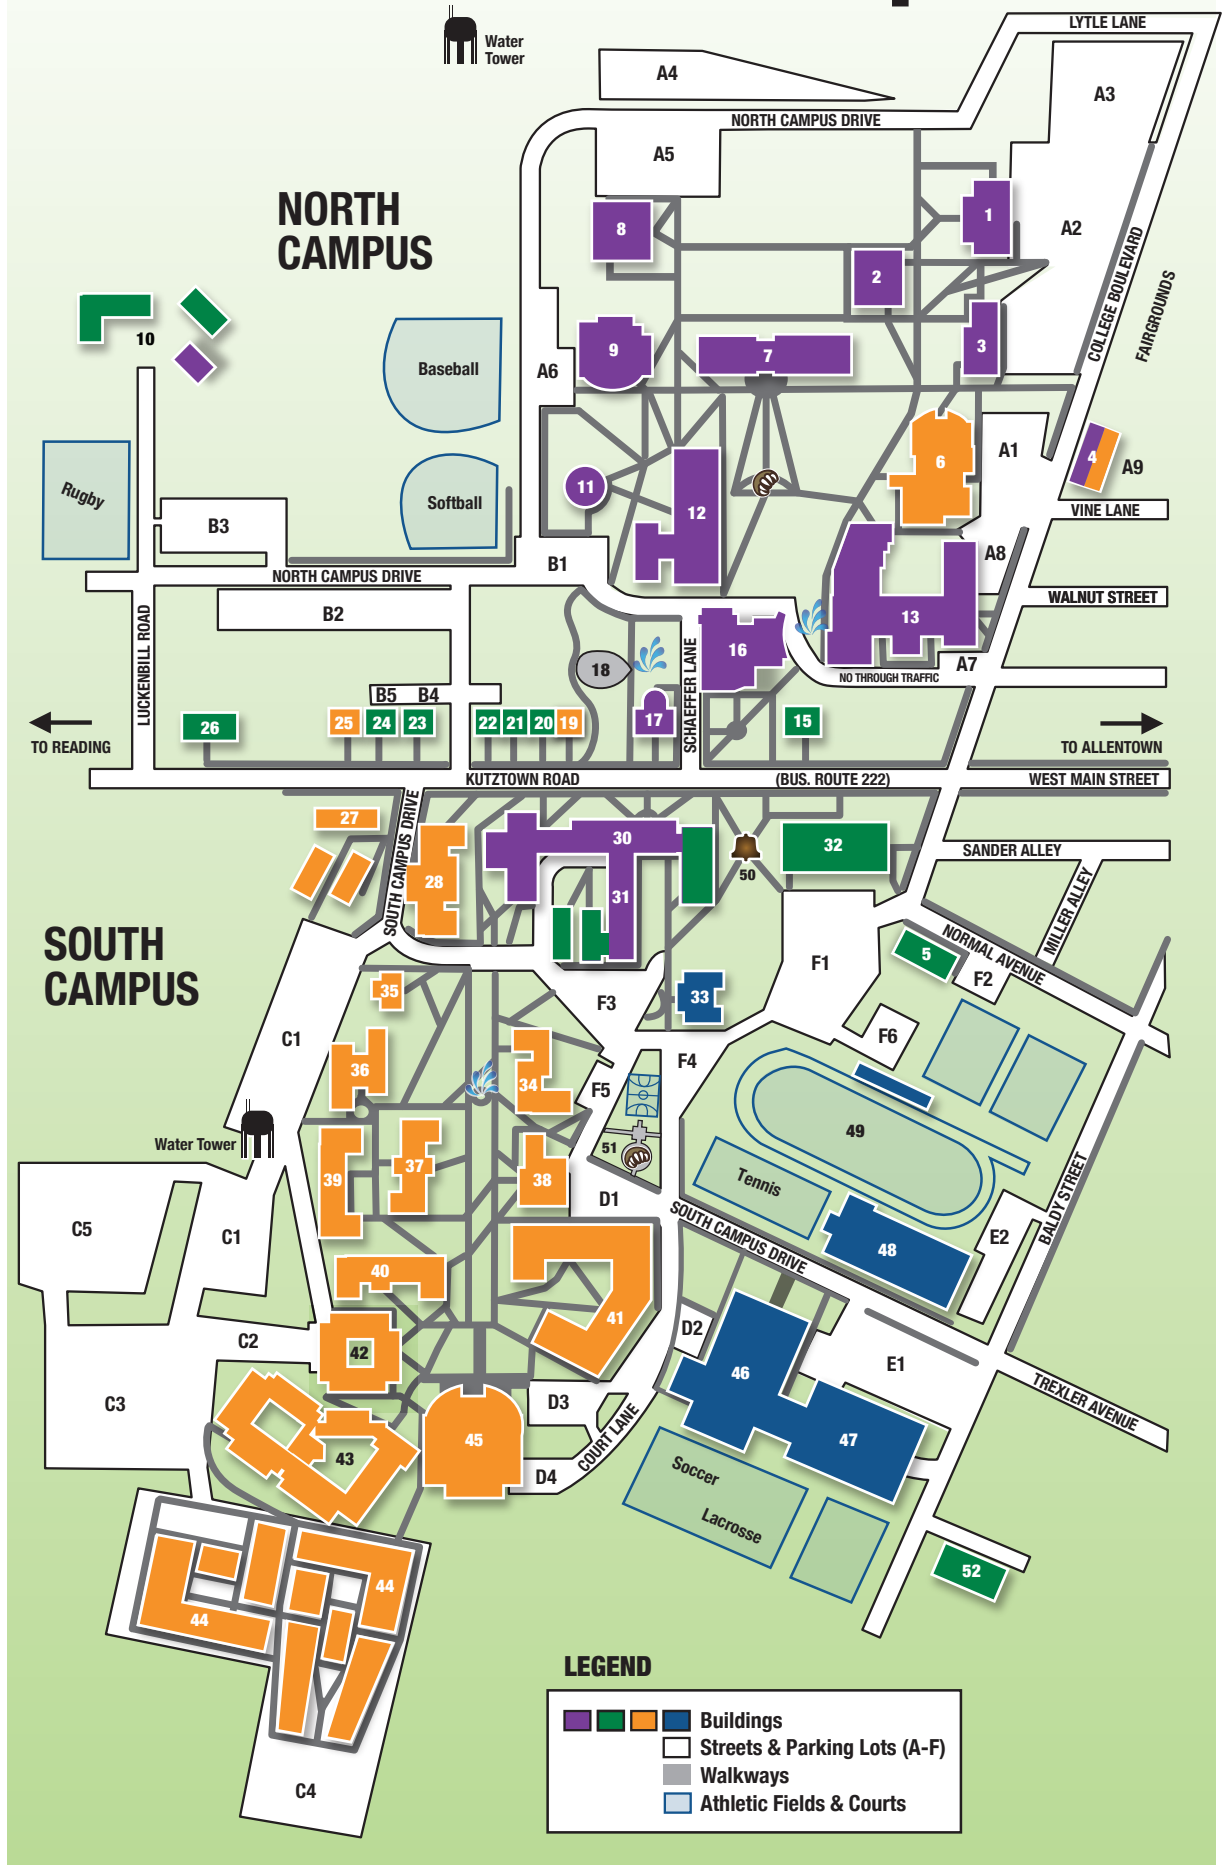

Kutztown University campus

NORTH CAMPUS

- Academic Forum 9
- Admissions Center 24
 - Office of Undergrad Admissions
- Alumni Plaza 18
- Beekey Education Building 1
- Boehm Science Center 12
- Boxwood House 20
 - Offices of Graduate and International Admissions
- deFrancesco Building 2
- Graduate Center 17
- Grim Science Building 11
 - Observatory, Planetarium
- Honors Building 4
- KUF Professional Building 26
- Lutheran Center 25
- Lytle Hall 8
- Maple Manor 22
- McFarland Student Union 6
 - Campus Store
- Freyberger Schoolhouse/PA 10
- German Cultural Heritage Center
- President's House 15
- Rickenbach Research and Learning Center 3
- Rohrbach Library 7
- St. Christopher Catholic Newman Center 19
- Schaeffer Auditorium 16
- Schock Education House 23
- Sharadin Arts Building 13
 - Miller Gallery
- Wiesenberger Alumni Center 21

SOUTH CAMPUS

- Andre Reed Stadium 49
 - Football, Field Hockey, Track & Field, Press Box
- Beck Hall 34
 - Health & Wellness Center
- Berks Hall 37
- Bonner Hall 42
- College Hill Memorial Grove 50
- Deatrick Hall 38
- Dixon Hall 41
 - Marketplace
- Facilities Complex 52
- Golden Bear Plaza 51
- Golden Bear Village South 44
- Golden Bear Village West 27
- Johnson Hall 40
- Kemp Building 5
- Keystone Hall 46
- Lehigh Hall 39
- Multicultural Center 35
- Old Main 30
 - Georgian Room of Old Main 31
- O'Pake Fieldhouse 47
- Risley Hall 33
- Rothermel Hall 28
- Schuylkill Hall 36
- South Dining Hall 45
- Stratton Admin. Center 32
- Student Recreation Center 48
- University Place 43

- ACADEMIC
- ADMINISTRATION
- STUDENT LIFE
- ATHLETICS